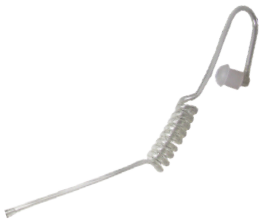

Standard M10 Headsets

221345
Reversible Ear Hook with In-line PTT Clip
The over-the-ear swivel ear piece is comfortable for extended wear. This compact and durable accessory allows users to receive communication discreetly.

Listen Only M10 Headsets

221350
Listen Only Flexible Ear Loop
 The listen only ear loop is a C-style earpiece that is a comfortable, lightweight, and easily wraps around the ear.

221351
Listen Only Ear Hook
 The listen only over-the-ear swivel earpiece fits comfortably in either ear for extended periods of time.

Accessories

218885
Replacement Long Tube Acoustic (Push-on Connector)
 The replacement long clear ear tube with push-on end provides a more discreet option for those that need to receive messages privately.

210339
Replacement Tube (Screw Down)
 The replacement clear ear tube with screw-on end provides a more discreet option for those that need to receive messages privately.

Ear Mold

Available in three sizes for both left and right ears. Works with All Tube Style Surveillance Headset models.