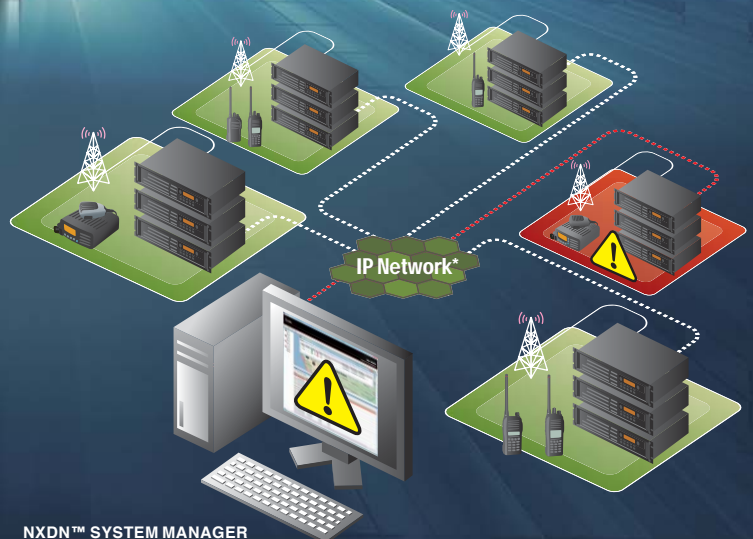

Remote System Manager Software for IDAS™ NXDN™ Multi-Site Trunking System

The RS-MGR1 system manager software allows you to obtain air time information, network connectivity/statistics and hardware status of the IDAS multi-site trunking repeater sites using syslog messages. The RS-MGR1 stores received syslog messages and reports and analyzes them to assist in system administration and troubleshooting.

MAIN FEATURES

- Repeater properties show condition summary, system information, interface (traffic statistics), repeater condition details (TX/RX PLL unlock, power supply voltage, internal temperature and fan status) and ping status of each repeater
- Registration log, communication log, traffic log and search log can be filtered by date, user ID, call type and site code* (* Filter items differ from log types)
- E-mail alert notification can be sent to the administrator, if an alarm or disconnect occurs or clears
- The "Mesh ping status" shows the connectivity by sending ping commands in all combinations of repeater sites
- The "Version list" shows the repeaters firmware revision list
- The "Map window" shows repeater site icons laid out on a image file such as a map or network diagram
- USB flash drive containing the software and for the hardware key protection
- SR-VPN1 VPN router can be monitored on the RS-MGR1 by syslog