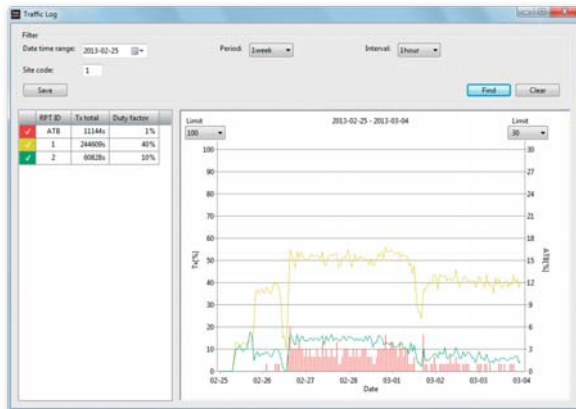

MAIN FEATURES

- Repeater properties show condition summary, system information, interface (traffic statistics), repeater condition details (TX/RX PLL unlock, power supply voltage, internal temperature and fan status) and ping status of each repeater
- Registration log, communication log, traffic log and search log can be filtered by date, user ID, call type and site code* (* Filter items differ from log types)
- E-mail alert notification can be sent to the administrator, if an alarm or disconnect occurs or clears
- The "Mesh ping status" shows the connectivity by sending ping commands in all combinations of repeater sites
- The "Version list" shows the repeaters firmware revision list
- The "Map window" shows repeater site icons laid out on a image file such as a map or network diagram
- USB flash drive containing the software and for the hardware key protection
- SR-VPN1 VPN router can be monitored on the RS-MGR1 by syslog

Traffic Log

Repeater Properties

Time	Error log
2013-02-05 14:05:13.613	Trouble, Tx PLL Unlock
2013-02-05 14:05:13.613	Trouble, Rx PLL Unlock

System Settings

System Settings configuration window showing various options like Syslog, Background, Sound, Mail, Command, Local password, and Log.

Mesh Ping Status

Site	1	2	3	4
1	-	OK	OK	OK
2	OK	-	OK	NG
3	OK	OK	-	NG
4	OK	OK	OK	-

Version List

Site	RPT ID	IP	RPT Firm	RPT DSP	RPT ESN	SCU	MCU
1	1	192.168.88.88	2.3(SF763)	2.6(SAE15)	30630101491	3.4(S8372)	0.70(NXDN) 2.6.14.4_1.4(8888)
1	2	192.168.88.88	2.4(SF395)	2.6(SAE15)	30790102777	3.4(S8372)	0.70(NXDN) 2.6.14.4_1.4(8888)
2	1	192.168.88.88	2.3(SF763)	2.6(SAE15)	30630102270	3.4(S8372)	0.70(NXDN) 2.6.14.4_1.4(8888)
2	2	192.168.88.88	2.3(SF763)	2.6(SAE15)	30790104452	3.4(S8372)	0.70(NXDN) 2.6.14.4_1.4(8888)

SYSTEM REQUIREMENTS

- Operating system : Windows Vista® SP2 or later (X86/X68 versions) Windows® 7 SP1 or later, Windows® 8 (Except Windows RT), Windows Server® 2003 SP2 or later, Windows Server® 2008 SP2 or later, Windows Server® 2008 R2 SP1 or later, Windows Server® 2012
- Memory : 2GB or higher
- Hard disk space : 500GB of minimum disk space
  20MB × Number of repeaters × Days for saving logs + 100GB recommended
- Display resolution : 1280x1024 Pixel or more recommended
- LAN : 100Mbps or faster (Fixed IP address required)
- Other : USB 2.0 port, sound card and speaker UC-FR5000 MCU revision 4.00 or later

All stated features, appearances, screen shots and specifications may be subject to change without notice. Icom, Icom Inc. and the Icom logo are registered trademarks of Icom Incorporated (Japan) in the United States, the United Kingdom, Germany, France, Spain, Russia, Japan and/or other countries. IDAS and IDAS logo are trademarks of Icom Incorporated. NXDN is a trademark of Icom Incorporated and JVC KENWOOD Corporation. Windows, Windows Vista and Windows Server are either registered trademarks or trademarks of Microsoft Corporation in the United States and/or other countries.

Icom Inc.

1-1-32, Kami-minami, Hirano-ku, Osaka 547-0003, Japan Phone: +81 (06) 6793 5302 Fax: +81 (06) 6793 0013

www.icom.co.jp/world

Count on us!

Icom America Inc.

2380 116th Avenue NE, Bellevue, WA 98004, U.S.A.
Phone: +1 (425) 454-8155
Fax: +1 (425) 454-1509
E-mail: sales@icomamerica.com
URL: <http://www.icomamerica.com>

Icom (Europe) GmbH

Communication Equipment
Auf der Krautweide 24
65812 Bad Soden am Taunus, Germany
Phone: +49 (6196) 76685-0
Fax: +49 (6196) 76685-50
E-mail: info@icom-europe.com
URL: <http://www.icom-europe.com>

Icom (UK) Ltd.

Icom New Zealand

146A Harris Road, East Tamaki,
Auckland, New Zealand
Phone: +64 (0) 274 4062
Fax: +64 (0) 274 4708
E-mail: inquiries@icom.co.nz
URL: <http://www.icom.co.nz>

Your local distributor/dealer:

Icom Canada

Glenwood Centre #150-6165 Highway 17,
Delta, B.C., V4K 5B8, Canada
Phone: +1 (604) 952-4266
Fax: +1 (604) 952-0090
E-mail: info@icomcanada.com
URL: <http://www.icomcanada.com>